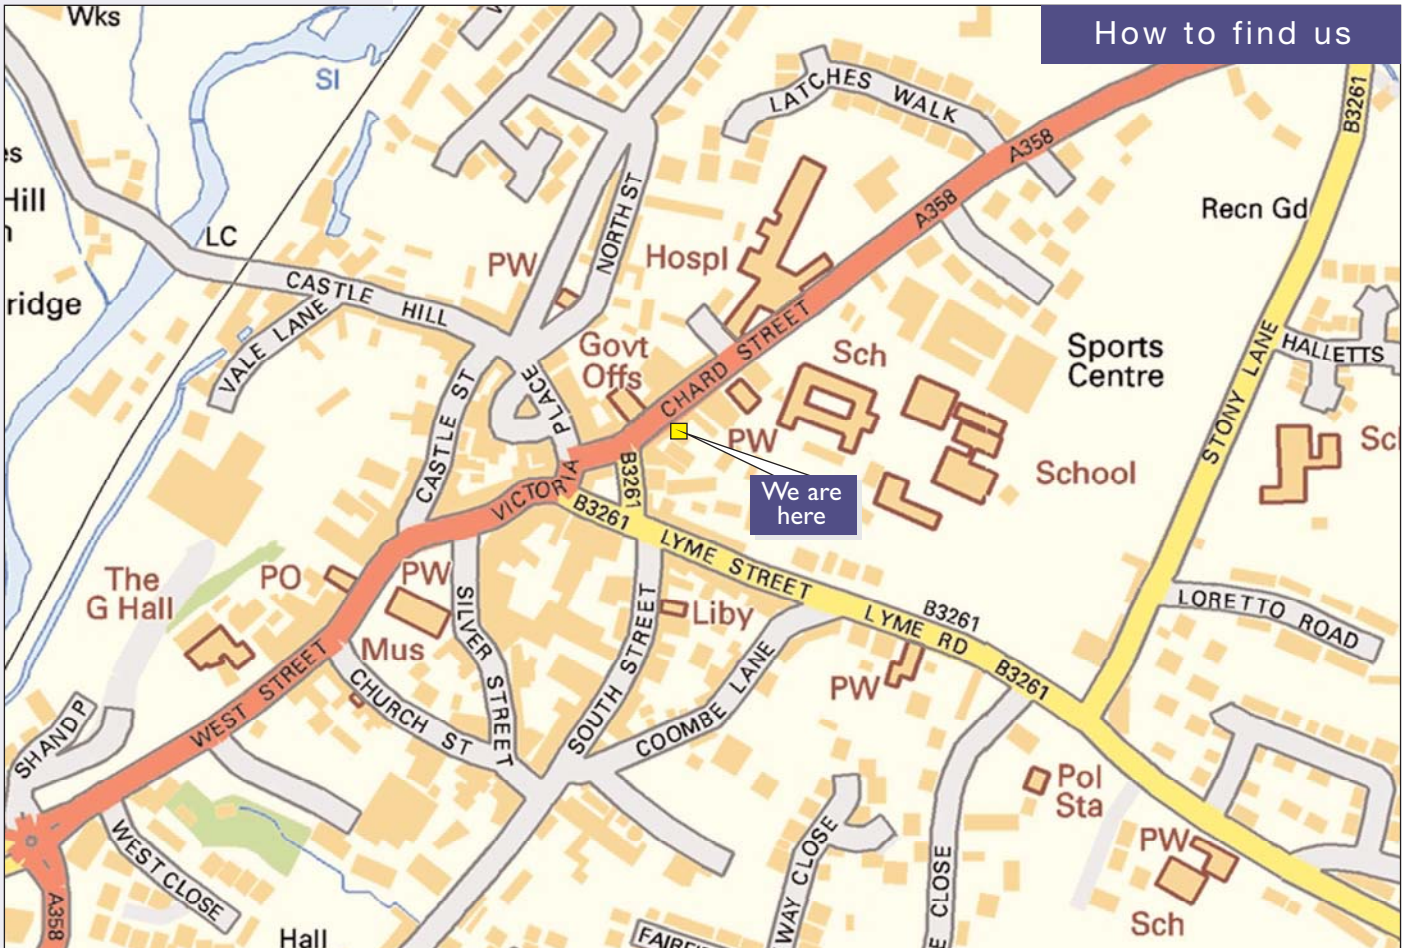

How to find us

Directions

By Car: The office is situated in Chard Street, opposite the Job Centre just outside the town centre on the A358.

Parking: There is a Pay and Display car park approximately 50 metres from the office in Poplar Mount, Chard Street to the North, and on the corner of Lyme Street/South Street to the South.

By Bus: The town is well served by bus services, which all stop in Trinity Square in the Town Centre. From Trinity Square walk East towards the George Hotel, walk past the Hotel (on your left hand side), taking the road left after the Hotel and follow it around to the right. The offices are on the right hand side opposite the Job Centre.

By Train: Axminster station is on the Exeter to London Waterloo line. From the station you will need to turn left and follow the footpath to a roundabout. Cross the road by Pets at Home continuing up the hill (West Street) towards the town centre. Then follow the walking directions in the 'by bus' section on this page.