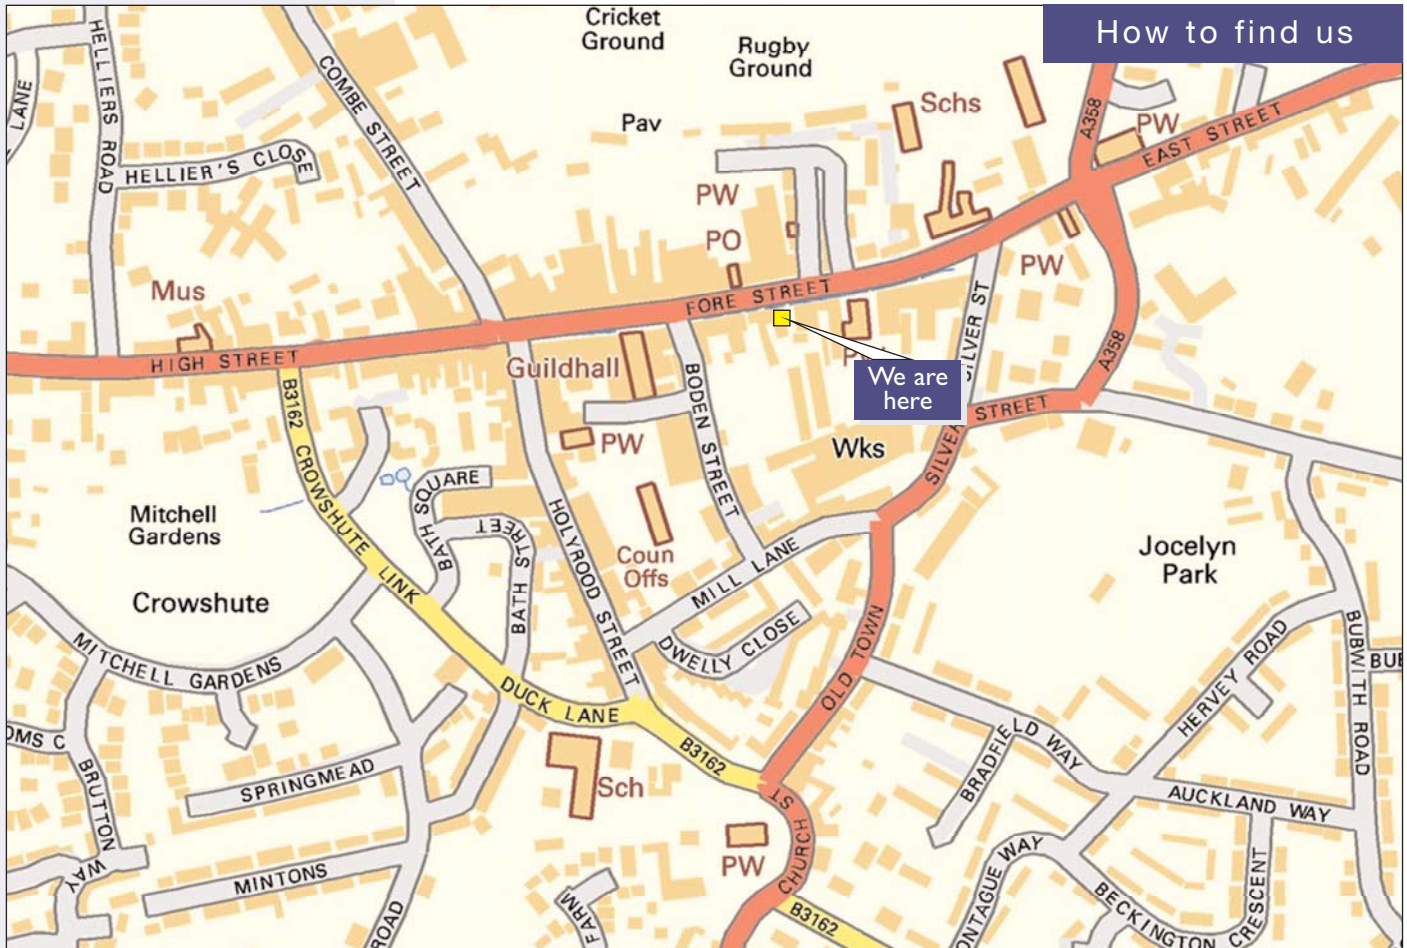

## How to find us

## Directions

**By Car:** The office is situated in Fore Street down the hill from the Guildhall, opposite Leo's supermarket.

**Parking:** There is a Pay and Display car park approximately 25 metres from the office at the rear of Leo's, or 50 metres away at the rear of the Post Office.

**By Bus:** There are bus links to Chard from Taunton, Yeovil, Dorchester and the surrounding area. The nearest bus stops are at the bottom of Fore Street and in Boden Street.

Scott Rowe Solicitors  
36A Fore Street  
Chard  
Somerset  
TA20 1PT